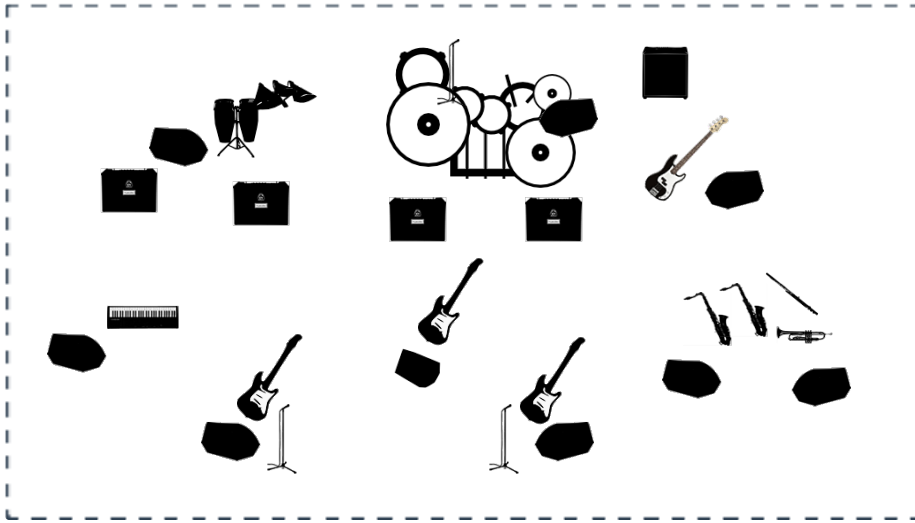

Stage Layout

Channels List

	Instrument	Microphone	Effects (optional)	Comments
1	Bass Drum	Shure Beta52		
2	Snare Drum	Shure SM57		
3	Hi-hat	Shure SM57		
4	Tom	Sennheiser E604		
5	Tom	Sennheiser E604		
6	Floor tom	Shure SM57		
7	Ride	AKG C414		
8	Crash	AKG C414		
9	Congas	Shure SM57		
10	Cowbells (3)	AKG C414		
11	Amplifier (Bass)	Shure Beta52		
12	Bass	DI - Línea		
13	Electric guitar	Shure SM57		
14	Electric guitar	Shure SM57		
15	Electric guitar	Shure SM57		
16	Amplifier (small)	Shure SM57		
17	Amplifier (small)	Shure SM57		
18	Amplifier (small)	Shure SM57		
19	Keys	Shure SM57		
20	Amplifier (small)	Shure SM57		
21	Saxo	Audio Technica M350		
22	Vocals	Shure SM58		
23	Vocals	Shure SM58		
24	Vocals	Shure SM58		
25	Trumpet	Audio Technica M350		
26	Saxo	Audio Technica M350		